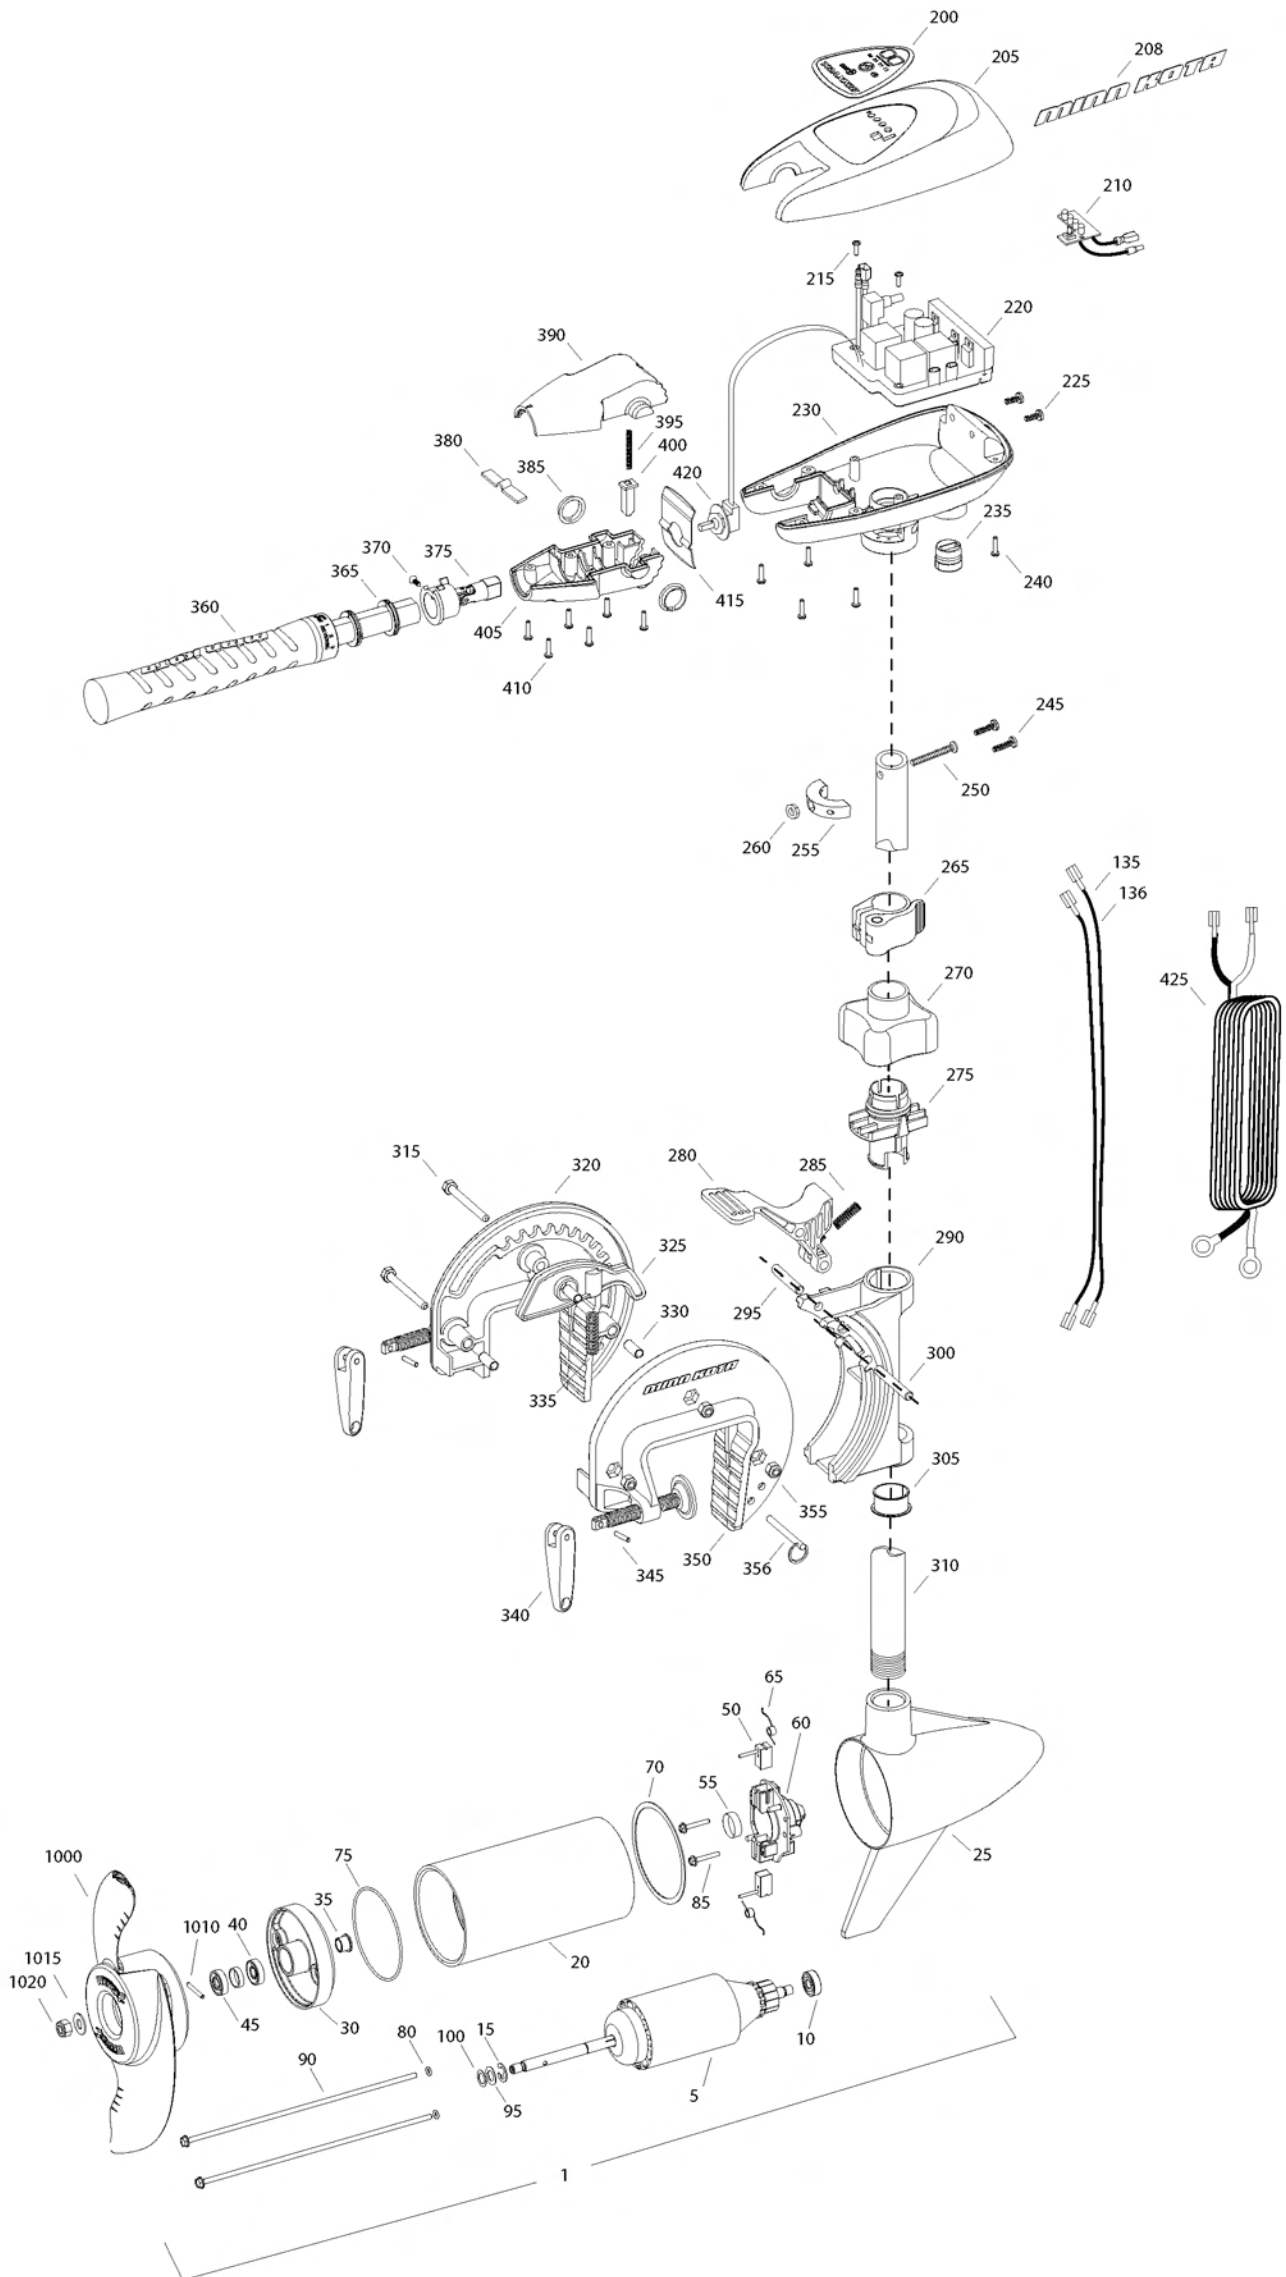

TRAXXIS 70
70 LBS THRUST
24 VOLT 42 AMPS
42" SHAFT

for use with "K" serial numbers
2-year warranty from the date of purchase

Item	P/N	Description	Qty	Item	P/N	Description	Qty
1	2096030	24V Motor 42" FW	1	330	2067306	Bushing, dowel 1/4 x 1/2	3
5	2-100-119	Armature assembly	1	335	2062700	Spring, cam deactivator	1
10	140-010	Bearing	1	■	2771303	Clamp screw kit	2 per kit
15	788-015	Retaining ring	1	340	2050925	Handle, clamp	2
20	2-200-005	Center housing assembly	1	345	2052625	Roll pin	2
25	421-065	Brush end housing assembly	1	350	2771947	Bracket, left, FW	1
30	2-400-101	Plain end housing assembly	1	355	2263104	Nut, 1/4-20, nylock, Zinc	3
35	144-049	Flange bearing	1	356	2062604	Pin, stop	1
40	880-003	Seal	1				
45	880-006	Seal with shield	1	■	2990957	Handle assy, VARS [360-410]	1
50	188-037	Brush	2	360	2990456	Grip/handle assy, VARS [360-375]	1
55	725-050	Paper tube	1	365	2060015	Bearing, handle	2
60	738-036	Brush plate assembly	1	370	2063405	Screw, #6 PFH SS	1
65	975-040	Brush spring	2	375	2884092	Yoke / spider assy, VARS	1
70	337-036	Gasket	1	380	2302742	Spring, detent, off	1
75	701-081	O-ring, motor	1	385	2060005	Bearing, handle pivot	2
80	701-008	O-ring, thru-bolt	2	390	2060900	Handle pivot, top	1
85	830-007	Screw, 8-32	2	395	2302745	Spring, release button	1
90	830-008	Thru-bolt	2	400	2063700	Button, release	1
95	990-067	Washer, steel	2	405	2060905	Handle pivot, bottom	1
100	990-070	Washer, nylatron	2	410	2303412	Screw, #6 x 5/8 SS	6
135	640-004	Leadwire, black	1				
136	640-105	Leadwire, red	1	415	2062715	Spring, handle pivot	1
■	2888460	Seal and O-ring Kit		420	2061700	Washer, pot holder	1
				425	2992523	Leadwire assy, includes [235]	1
200	2065698	Decal, c-box cover	1				
205	2060295	C-box cover	1	■	1378131	Propeller kit WW2	
208	2325665	Decal - MinnKota	2	■	2994875	Propeller bag assy	
210	2074071	Battery meter, 24v FW	1	1000	2091160	Propeller WW2	1
215	3043427	Screw, #8 x 7/8 SS	2	1010	2092600	Drive pin, small	1
220	2184007	Control board, 24/36v	1	1015	2151726	Washer, prop, small	1
225	2303434	Screw, #8-30 x 5/8 SS	2	1020	2053101	Nut, nylock, prop, small	1
230	2062501	Control box, VARS, FW	1				
235	2062905	Strain relief	1				
240	2303412	Screw, #6 x 5/8 SS	6				
245	2263434	Screw, #8 x 1 SS	2				
250	2383407	Screw, #10-24 x 2 SS	1				
255	2061515	Collar, c-box	1				
260	2383124	Nut, 10-24, nylock, SS	1				
265	2991521	Cam lock/depth collar assy	1				
■	2991796	Bracket assy, aluminum [270-356]	1				
270	2060100	Knob, steering tension, soft	1				
275	2068400	Collet	1				
280	2064200	Lock arm	1				
285	2062701	Spring, lock arm	1				
290	2061821	Hinge	1				
295	2062602	Pin, lock, Zinc	1				
300	2062602	Pin, lock, Zinc	1				
305	2037301	Bushing, hinge	1				
310	2032053	Tube 42"	1				
315	2063500	Bolt 1/4-20 x 2 3/8", Zinc	3				
320	2771941	Bracket, right, FW	1				
325	2067905	Cam deactivator	1				